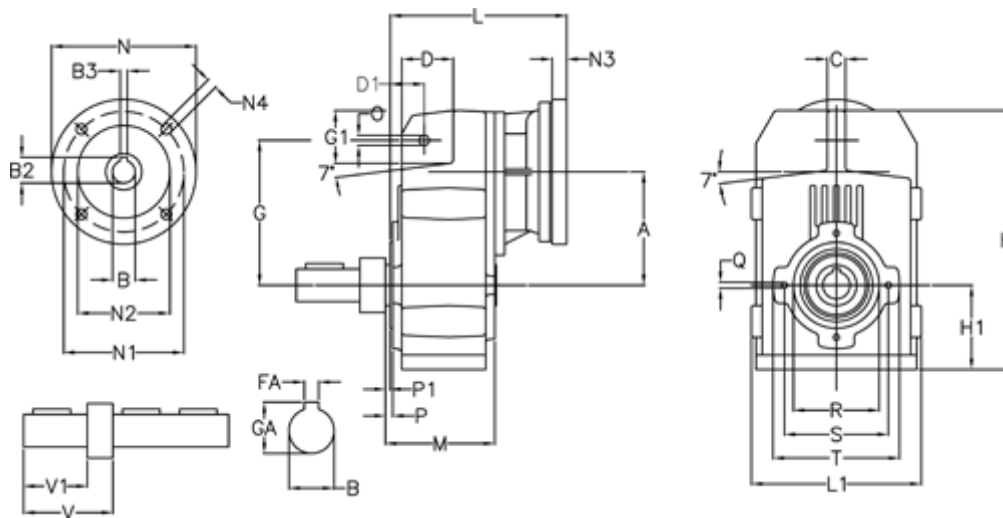

Article number: 29560422011225

Description: Shaft mounted gear
A413R-220,1-P71B5

Measures

A = 175.75	FA = 12	M = 144.0	Q = M12x19
B = 40	G = 218	N = 160	R = 130
B1 = 14	G1 = 97.5	N1 = 130	S = 165
B2 = 16.3	GA = 43.0	N2 = 110	T = 200
B3 = 5	H = 389.0	N4 = M8x16	V = 112.5
C = 16	H1 = 116.0	O = 14	V1 = 80
D = 79.0	L = 246.0	P = 7.5	
D1 = 56.5	L1 = 242	P1 = 3.5	